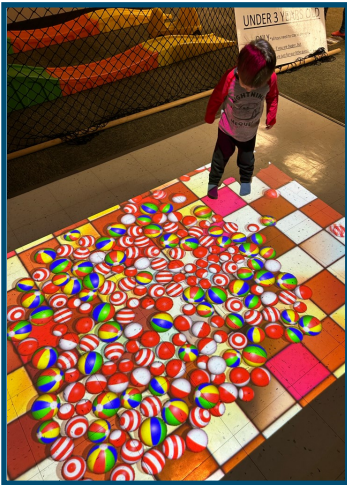

PreK Field Trip